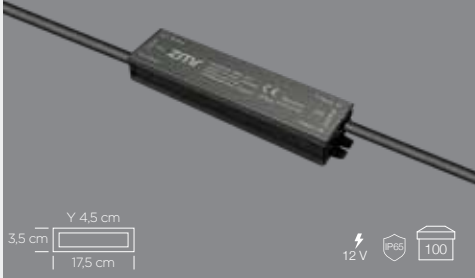

ZMR-734
12V DIŞ MEKAN 21A 255W LED DRIVER

18,65 $

ZMR-732
12V DIŞ MEKAN 12,5A
150W LED DRIVER