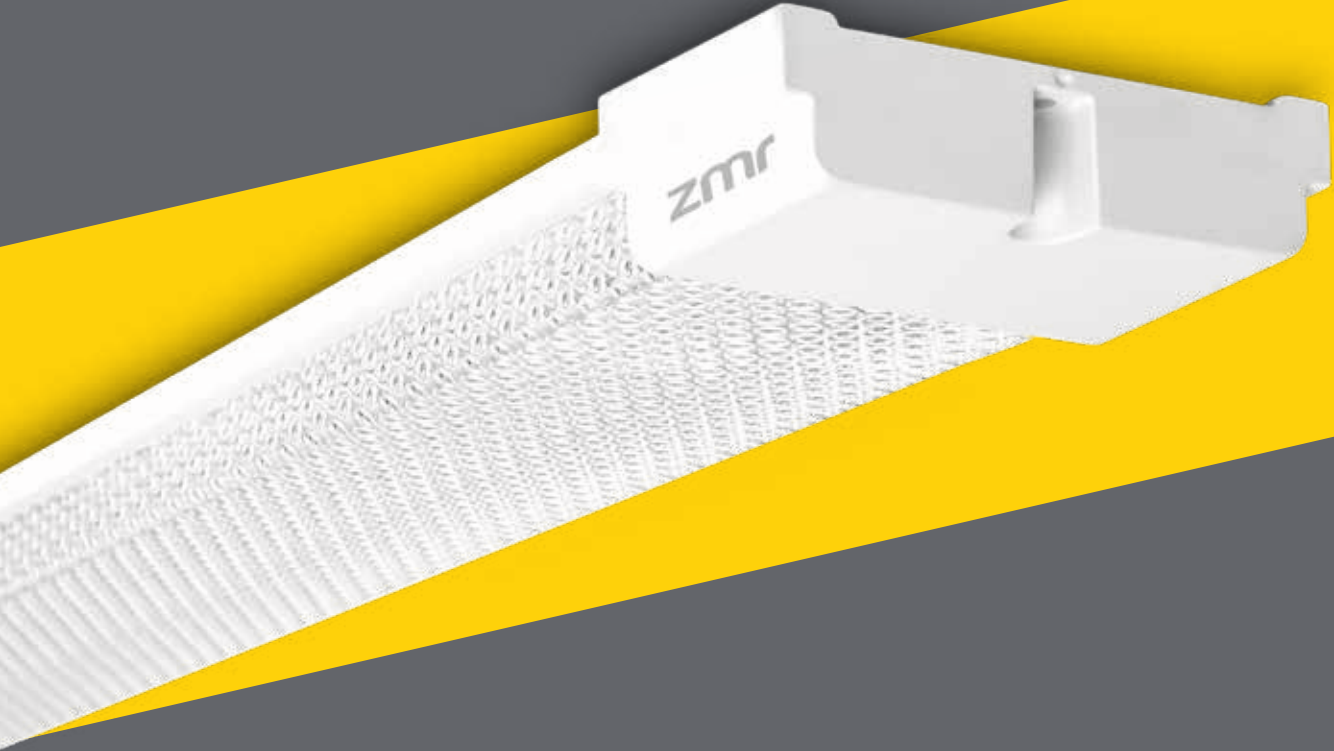

zmr

Led Bant Armatürler