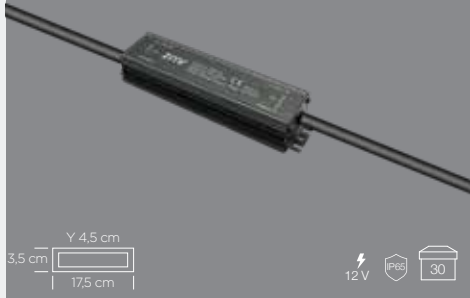

ZMR-735
12V DIŞ MEKAN 25A 300W LED DRIVER

29,25 $

ZMR-733
12V DIŞ MEKAN 17A
210W LED DRIVER