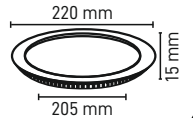

Watt	18W
Kasa Rengi	Beyaz
Işık Rengi	6500K-4000K-3000K
Lumen	1600lm
Fiyat	9.50$