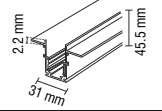

300 cm

Kasa Rengi Beyaz
Fiyat 96.75$