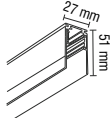

100 cm

Kasa Rengi Beyaz
Fiyat 27.50$