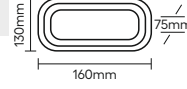

Watt 12W
IŐık Rengi 3000K
Lumen 1080lm
Fiyat 19.10Ő