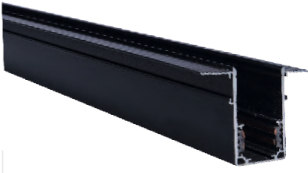

RECESSED TRIMLESS MAGNET RAY
MX-4553

100 cm

Kasa Rengi Siyah
Fiyat 32.25$