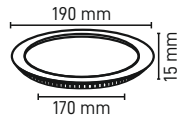

Watt	15W
Kasa Rengi	Beyaz
Işık Rengi	6500K-4000K-3000K
Lumen	1350lm
Fiyat	9.00$