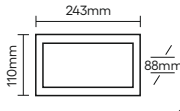

Watt 24W
IŐık Rengi 3000K
Lumen 2160lm
Fiyat 17.25Ő