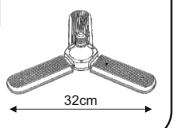

Watt 25W
Kasa Rengi Beyaz
Işık Rengi 6500K-3000K
Lumen 2500lm
Fiyat 8.00$