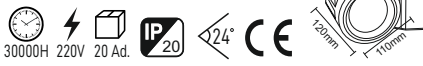

LED RAY SPOT
MX-3802

YENİ ÜRÜN

3 YIL GARANTİ

EAGLE RISE
bridgelux
LIFUD
OSRAM LED

Watt 30W
Kasa Rengi Siyah
Işık Rengi 6500K-4000K-3000K
Lumen 3200lm
Fiyat 51.50\$

LED RAY SPOT
MX-3092

SAMSUNG
OSRAM LED DRIVER