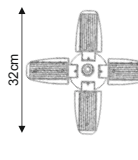

Watt 36W
Kasa Rengi Beyaz
Işık Rengi 6500K-3000K
Lumen 3600lm
Fiyat 11.75$