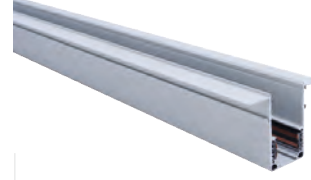

Kasa Rengi	Beyaz
Fiyat	5.50\$

RECESSED TRIMLESS MAGNET RAY
MX-4753

100 cm

Kasa Rengi Beyaz
Fiyat 32.25\$

RECESSED TRIMLESS MAGNET RAY
MX-4754

200 cm

Kasa Rengi Beyaz
Fiyat 64.50\$

RECESSED TRIMLESS MAGNET RAY
MX-4755