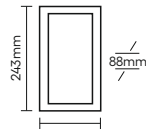

Watt 24W 3CCT
IŐık Rengi 6500K-4000K-3000K
Lumen 2160lm
Fiyat 22.00Ő