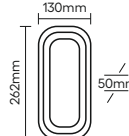

Watt 24W 3CCT
IŐık Rengi 6500K-4000K-3000K
Lumen 2160lm
Fiyat 22.00Ő