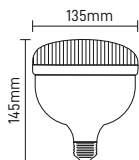

Watt 50W
Işık Rengi 6500K-3000K
Lumen 4500lm
Fiyat 11.45$