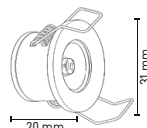

Watt 1W
Kasa Rengi Eskieme
Işık Rengi 6500K - 4000K - 3000K
Lumen 90lm
Fiyat 7.00$