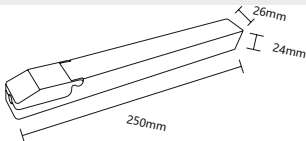

Watt 100W
Kasa Rengi Siyah
Fiyat 29.00$