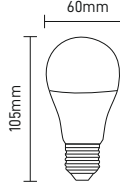

LED AMPUL
MX-2920

Watt 8,5W
Işık Rengi 6500K-4000K-3000K
Lumen 550lm
Fiyat 1.35$

LED AMPUL
MX-3074

Watt 12W
Işık Rengi 6500K-4000K-3000K
Lumen 1000lm
Fiyat 1.80$

KRİSTAL TORCH LED AMPUL
MX-2900

Watt 20W
Işık Rengi 6500K-3000K
Lumen 1800lm
Fiyat 6.15$

KRİSTAL TORCH LED AMPUL
MX-2902

Watt 30W
Işık Rengi 6500K-3000K
Lumen 2700lm
Fiyat 7.50$

KRİSTAL TORCH LED AMPUL
MX-2904

Watt 40W
Işık Rengi 6500K-3000K
Lumen 3600lm
Fiyat 9.95$

KRİSTAL TORCH LED AMPUL
MX-2906

Watt 50W
Işık Rengi 6500K-3000K
Lumen 4500lm
Fiyat 11.45$

KRİSTAL PERVANE AMPUL
MX-2956

Watt 36W
Kasa Rengi Beyaz
Işık Rengi 6500K-3000K
Lumen 3600lm
Fiyat 11.75$

KRİSTAL PERVANE AMPUL
MX-2954

Watt 25W
Kasa Rengi Beyaz
Işık Rengi 6500K-3000K
Lumen 2500lm
Fiyat 8.00$