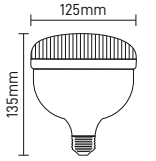

Watt 40W
Işık Rengi 6500K-3000K
Lumen 3600lm
Fiyat 9.95$