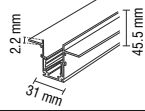

Kasa Rengi	Beyaz
Fiyat	5.50\$

RECESSED TRIMLESS MAGNET RAY
MX-4753

100 cm

Kasa Rengi Beyaz
Fiyat 32.25\$

RECESSED TRIMLESS MAGNET RAY
MX-4754

200 cm

Kasa Rengi Beyaz
Fiyat 64.50\$

RECESSED TRIMLESS MAGNET RAY
MX-4755