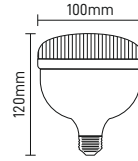

Watt 30W
Işık Rengi 6500K-3000K
Lumen 2700lm
Fiyat 7.50$