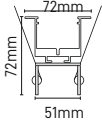

LASA SIVA ALTI LED LINEAR

EAGLE RISE DRIVER
TRIDONIC DRIVER
SAMSUNG LED