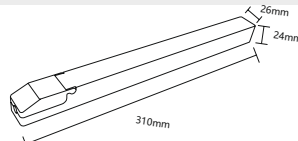

Watt 200W
Kasa Rengi Siyah
Fiyat 45.00$