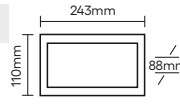

Watt 24W 3CCT
IŐık Rengi 6500K-4000K-3000K
Lumen 2160lm
Fiyat 22.00Ő