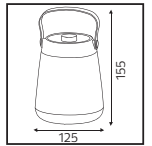

VERON

Model	Kod	Watt	Fiyat	Koli İçi	Lümen	Işık Rengi
VERON	084-037-0015-0009	15 W	32,30 $	30	150/290/160 lm	3000K/4200K/6400K