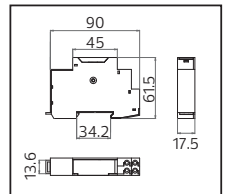

MEKANİK

GÜNLÜK