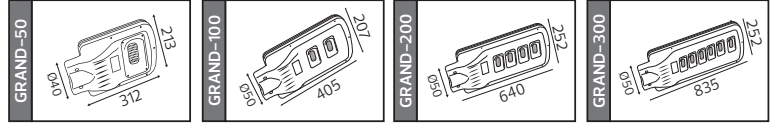

#### GRAND SERİSİ

Model	Kod	Watt	Fiyat	Koli İçi	Lümen	Renk	Işık Rengi		
GRAND-50	074-009-0050-0103	50 W	46,75 \$	10	826 lm	SİYAH	6400K	65,0x22,5x33,0	KG 31,9
GRAND-100	074-009-0100-0103	100 W	54,80 \$	10	984 lm	SİYAH	6400K	42,0x34,0x43,0	KG 18,7
GRAND-200	074-009-0200-0103	200 W	99,90 \$	5	1198 lm	SİYAH	6400K	65,5x43,0x27,0	KG 13,2
GRAND-300	074-009-0300-0103	300 W	131,70 \$	3	1567 lm	SİYAH	6400K	87,0x26,0x27,0	KG 3,8