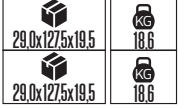

INNOVA SERİSİ

Model	Kod	Watt	Fiyat	Koli İçi	Lümen	Renk	Işık Rengi
INNOVA5-40	019-034-0040-0002	40 W	89,65 $	10	4280 lm	BEYAZ	4200K
INNOVA5-40	019-034-0040-0102	40 W	89,65 $	10	4280 lm	SİYAH	4200K