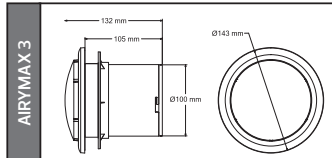

30,0x43,5x42,0

9,0

29,0x44,0x35,5

8,85

29,0x44,0x35,5

8,85

Made in **Türkiye**FELIX FAN 100 m<sup>3</sup>

YENİ ÜRÜN