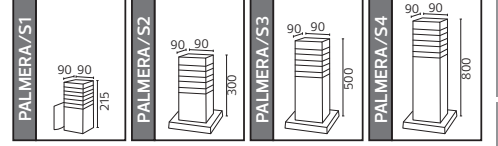

PALMERA SERİSİ

Model	Kod	Watt	Fiyat	Koli İçi	Renk
PALMERA-1	075-018-0001-0100	Max. 60W	26,00 $	10	SİYAH
PALMERA-2	075-018-0002-0100	Max. 60W	31,00 $	10	SİYAH
PALMERA-3	075-018-0003-0100	Max. 60W	44,00 $	10	SİYAH
PALMERA-4	075-018-0004-0100	Max. 60W	58,00 $	6	SİYAH

63,0x22,0x36,0	9,0
51,0x34,0x33,0	10,0
51,0x34,0x53,0	14,0
51,0x34,0x83,0	11,8