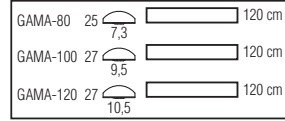

GAMA SERİSİ

YENİ ÜRÜN

Model	Kod	Watt	Fiyat	Koli İçi	Lümen	Renk	Işık Rengi
GAMA-40	052-006-0040-0005	40 W	9,20 $	20	2250 lm	BEYAZ	7000K
GAMA-40	052-006-0040-0105	40 W	10,20 $	20	2250 lm	SİYAH	7000K
GAMA-60	052-006-0060-0005	60 W	9,50 $	20	6500 lm	BEYAZ	7000K
GAMA-60	052-006-0060-0105	60 W	10,50 $	20	6500 lm	SİYAH	7000K
GAMA-80	052-006-0080-0005	80 W	13,00 $	20	8720 lm	BEYAZ	7000K
GAMA-80	052-006-0080-0105	80 W	14,00 $	20	8720 lm	SİYAH	7000K
GAMA-100	052-006-0100-0005	100 W	16,00 $	20	11000 lm	BEYAZ	7000K
GAMA-120	052-006-0120-0005	120 W	20,50 $	20	12200 lm	BEYAZ	7000K

121.5x26.0x14.0	KG 12.0
121.5x26.0x14.0	KG 12.0
121.5x26.0x14.0	KG 12.0
121.5x26.0x14.0	KG 12.0
121.5x27.0x16.5	KG 12.0
121.5x27.0x16.5	KG 12.0
121.5x29.5x22.5	KG 13.5
171.5x29.5x21.0	KG 11.4