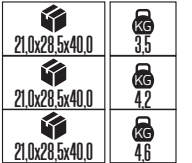

ROLL 3 (KABLOLU)

YENİ ÜRÜN

Model	Kod	Fiyat	Koli İçi	Renk
20 MT	310-020-301	2.585 TL	1	SİYAH
30 MT	310-030-301	3.110 TL	1	SİYAH
40 MT	310-040-301	3.678 TL	1	SİYAH