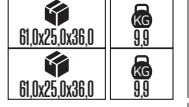

FOCUS

Model	Kod	Watt	Fiyat	Koli İçi	Renk
FOCUS	088-001-0001-0020	Max. 1000W	10,37 $	50	BEYAZ
FOCUS	088-001-0001-0120	Max. 1000W	10,37 $	50	SİYAH