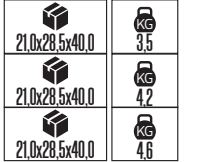

ROLL 2 (KABLOLU)

YENİ ÜRÜN

Model	Kod	Fiyat	Koli İçi	Renk
20 MT	310-020-201	2.527 TL	1	SİYAH
30 MT	310-030-201	3.051 TL	1	SİYAH
40 MT	310-040-201	3.620 TL	1	SİYAH