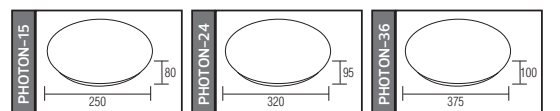

PHOTON SERİSİ

Model	Kod	Watt	Fiyat	Koli İçi	Lümen	Renk	Işık Rengi
PHOTON-15	027-005-0015-0003	15 W	15,64 $	20	911 lm	BEYAZ	6400K
PHOTON-24	027-005-0024-0003	24 W	21,02 $	12	1485 lm	BEYAZ	6400K
PHOTON-36	027-005-0036-0003	36 W	28,43 $	12	2228 lm	BEYAZ	6400K

49,5x54,0x54,5	71
68,5x62,0x35,0	74
78,5x65,0x40,0	9,9